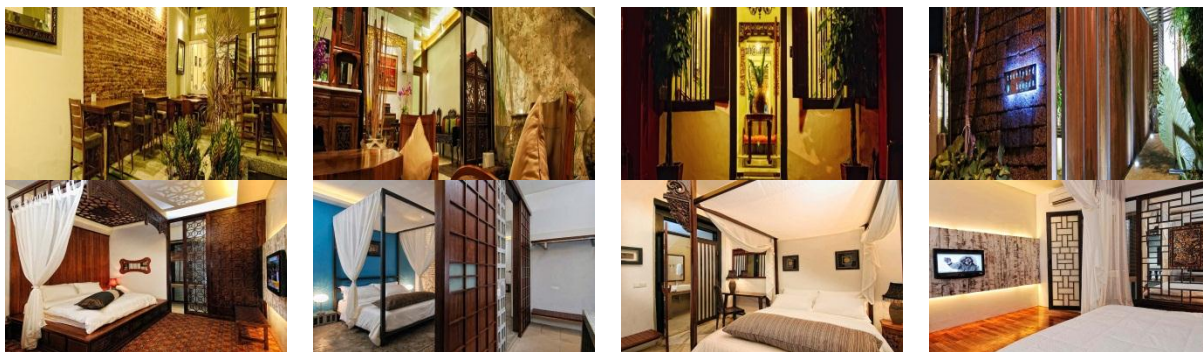

COURTYARD @ HEEREN, MELAKA

FIT/GIT ROOM RATES

Valid till 31st December 2013	Weekday (Sunday – Thursday)	Weekend; Eve & Public Holiday
Superior Room	RM 200	RM 260
Deluxe Room	RM 250	RM 320
Superior Family Room	RM 280	RM 360
Deluxe Family Room	RM 300	RM 380
Junior Suite	RM 300	RM 360
Executive Suite with Jacuzzi	RM 400	RM 460

Rates Inclusive:

- ❖ Room with breakfast

Extra Bed:

- ❖ RM 70 per bed per night with breakfast

Note:

- ❖ Deluxe Family Room: room with breakfast for 3
- ❖ Superior Family Room: room with breakfast for 4